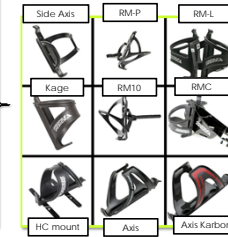

ACTORISKT	Aerobar Bracket Riser Kit 70mm	28,00 €
ACAQLDRK	Aqualite Drink System	18,50 €
ACARDRK	AeroDrink System	18,50 €
ACFC25BK1 / ACFC25BK18	FC 25 bottle - Black / White	39,90 €
ACFC25DRK1/ACFC25DRK8	FC 25 system - Black / White	75,00 €
ACFC35BK1/ACFC35BK18	FC 35 bottle - Black / White	41,00 €
ACFC35DRK1/ACFC35DRK8	FC 35 system - Black / White	85,00 €
AHCAR0	Aero HC Bottle	28,00 €
AHCARDRK	Aero HC System	49,99 €
ACRZ0	RZ2 Bottle	11,00 €
ACRZ2DRK	RZ2 System	28,00 €
AHCMKA1	HC Mout W/KA1	15,00 €
ACKRMKA1	RMC-Carbon Fiber Rear Mount Black W/KA1	160,00 €
ACRML21	RM-L System Black	45,00 €
ACRM101	RM 10 System Black	69,00 €
ACRMP1	RM-P System Black	60,00 €
KA1	Kage Black	5,00 €
KCX1-2	Axis Karbon Kage Black w/Silver logo	58,00 €
KCX1-5	Axis Karbon Kage Black w/ Red logo	58,00 €
KX1	Axis Kage Black	10,00 €
KXS1	Side Axis Kage Black	7,99 €
ACATKPACK1	ATK Storage Case	24,00 €
ACEPACK1-L	E-Pack Large Black	15,00 €
ACAREPACK1-S	Aero E-Pack Compact Black	19,99 €
ACAREPACK1-L	Aero E-Pack Standard Black	19,99 €
ACAREPACK1	Aero E-Pack Black	15,00 €
TACORDR1	Drive Tape Black	19,99 €
TACORDR5	Drive Tape Red	19,99 €
TACORDR8	Drive Tape White	19,99 €
TACORK1	Karbon Bar WRap	16,00 €
TACORLG1	Logo Tape Black	6,50 €
TACORPF11	Perforated Tape Black/Black	19,99 €
TACORPF15	Perforated Tape Black/Red	19,99 €
TACORPF18	Perforated Tape Black/White	19,99 €
TACORWP1	Aerobar Wrap Black	19,99 €
ACF35TPAD	F35TT Velcro Back Pad 10mm	21,99 €
ACF35BPPAD	F-35 Velcro Black Pad	19,99 €
ACF35VBLXPAD	F-35 Velcro Black Lux Pad	19,99 €
ACF35VBRCPAD	F-35 Velcro Black Race Pad	19,99 €
ACF35CKT1	F35 Carbon Armrest Kit Black	101,00 €
ACF35TKT1	F35TT AL Armrest Kit	39,90 €
ACDRKBK01	Aerodrink Basebar Bracket	15,00 €
ACUDRKBK	Universal Aero Drink Bracket	11,00 €
ACUBRDG1	UCM Aerobridge	14,99 €
ACUCMXL1	New Universal Computer Mount XL	5,00 €
ACCO2M1	CO2 Mount	12,00 €
ACBTABM1	Basebar BTAB Mount Black	28,00 €
ACF318BRKTKT	Forged Non-Flipup Bracket Kit 31.8	29,00 €
ACBAG	WheelBag	49,00 €
ACALCMBR	Altair Ceramic Bearing Kit	150,00 €
ACC24BPS	Twenty Four Carbon Rim Specific Brake Pad Set	18,00 €
ACELACE1	Profile Design Elastic Lace-black	8,00 €
ACGLRNBLT1	Profile Design Gel Race Number Belt black	11,50 €
ACRNBLT1	Profile Design Race Number Belt-black	5,95 €