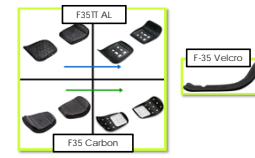

ACTORISKT	Aerobar Bracket Riser Kit 70mm	28,00 €
ACAQLDRK	Aqualite Drink System	18,50 €
ACARDRK	AeroDrink System	18,50 €
ACFC25BK1 / ACFC25BK18	FC 25 bottle - Black / White	39,90 €
ACFC25DRK1/ACFC25DRK8	FC 25 system - Black / White	75,00 €
ACFC35BK1/ACFC35BK18	FC 35 bottle - Black / White	41,00 €
ACFC35DRK1/ACFC35DRK8	FC 35 system - Black / White	85,00 €
AHCAR0	Aero HC Bottle	28,00 €
AHCARDRK	Aero HC System	49,99 €
ACRZ0	RZ2 Bottle	11,00 €
ACRZ2DRK	RZ2 System	28,00 €
AHCMKA1	HC Mout W/KA1	15,00 €
ACKRMKA1	RMC-Carbon Fiber Rear Mount Black W/KA1	160,00 €
ACRML21	RM-L System Black	45,00 €
ACRM101	RM 10 System Black	69,00 €
ACRMP1	RM-P System Black	60,00 €
KA1	Kage Black	5,00 €
KCX1-2	Axis Karbon Kage Black w/Silver logo	58,00 €
KCX1-5	Axis Karbon Kage Black w/ Red logo	58,00 €
KX1	Axis Kage Black	10,00 €
KXS1	Side Axis Kage Black	7,99 €
ACATKPACK1	ATK Storage Case	24,00 €
ACEPACK1-L	E-Pack Large Black	15,00 €
ACAREPACK1-S	Aero E-Pack Compact Black	19,99 €
ACAREPACK1-L	Aero E-Pack Standard Black	19,99 €
ACAREPACK1	Aero E-Pack Black	15,00 €
TACORDR1	Drive Tape Black	19,99 €
TACORDR5	Drive Tape Red	19,99 €
TACORDR8	Drive Tape White	19,99 €
TACORK1	Karbon Bar WRap	16,00 €
TACORLG1	Logo Tape Black	6,50 €
TACORPF11	Perforated Tape Black/Black	19,99 €
TACORPF15	Perforated Tape Black/Red	19,99 €
TACORPF18	Perforated Tape Black/White	19,99 €
TACORWP1	Aerobar Wrap Black	19,99 €
ACF35TPAD	F35TT Velcro Back Pad 10mm	21,99 €
ACF35BPPAD	F-35 Velcro Black Pad	19,99 €
ACF35VBLXPAD	F-35 Velcro Black Lux Pad	19,99 €
ACF35VBRCPAD	F-35 Velcro Black Race Pad	19,99 €
ACF35CKT1	F35 Carbon Armrest Kit Black	101,00 €
ACF35TKT1	F35TT AL Armrest Kit	39,90 €
ACDRKBK01	Aerodrink Basebar Bracket	15,00 €
ACUDRKBK	Universal Aero Drink Bracket	11,00 €
ACUBRDG1	UCM Aerobridge	14,99 €
ACUCMXL1	New Universal Computer Mount XL	5,00 €
ACCO2M1	CO2 Mount	12,00 €
ACBTABM1	Basebar BTAB Mount Black	28,00 €
ACF318BRKTKT	Forged Non-Flipup Bracket Kit 31.8	29,00 €
ACBAG	WheelBag	49,00 €
ACALCMBR	Altair Ceramic Bearing Kit	150,00 €
ACC24BPS	Twenty Four Carbon Rim Specific Brake Pad Set	18,00 €
ACELACE1	Profile Design Elastic Lace-black	8,00 €
ACGLRNBLT1	Profile Design Gel Race Number Belt black	11,50 €
ACRNBLT1	Profile Design Race Number Belt-black	5,95 €